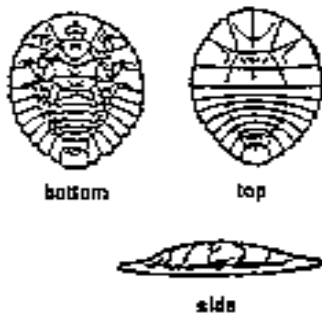

Stream Consciousness Activity – Macroinvertebrates Identification Sheet – Group 1

Pollution Sensitive Organisms Found in Good Quality Water

Riffle Beetle
Order Coleoptera

Gilled Snail
Class Gastropoda

Dobsonfly (Hellgrammite)
Order Megaloptera