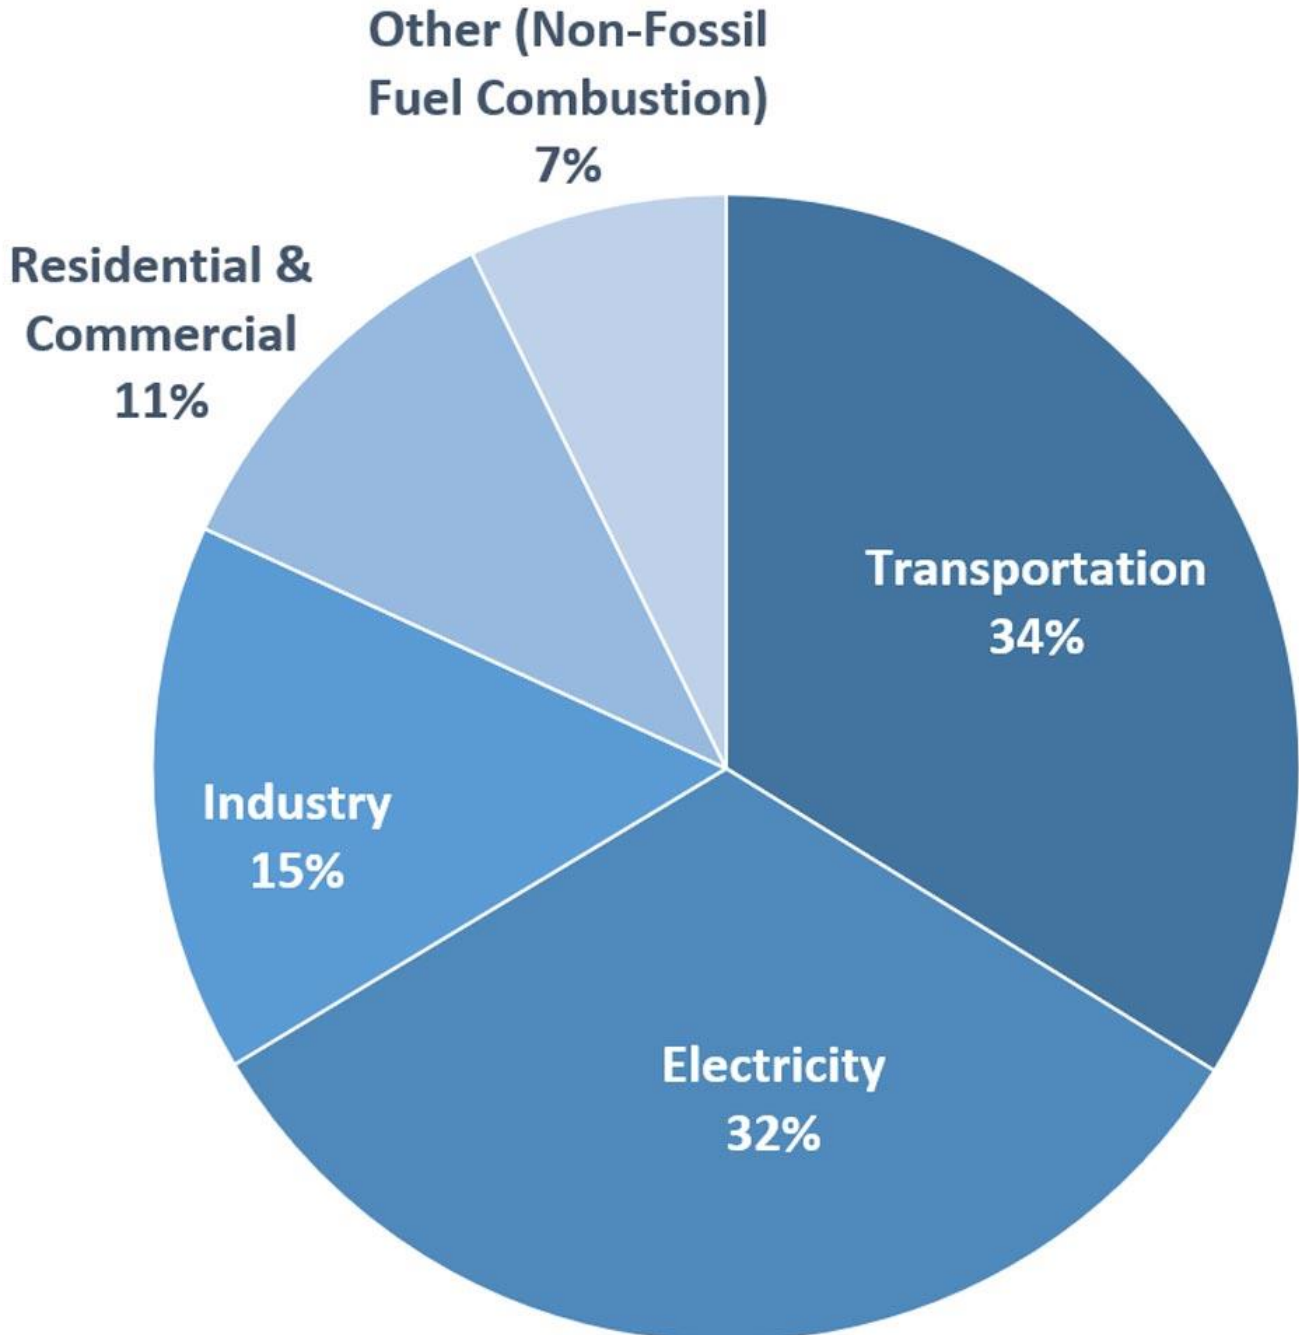

Name:

Date:

Class:

2018 U.S. Carbon Dioxide Emissions, By Source

U.S. Environmental Protection Agency (2020). Inventory of U.S. Greenhouse Gas Emissions and Sinks: 1990-2018