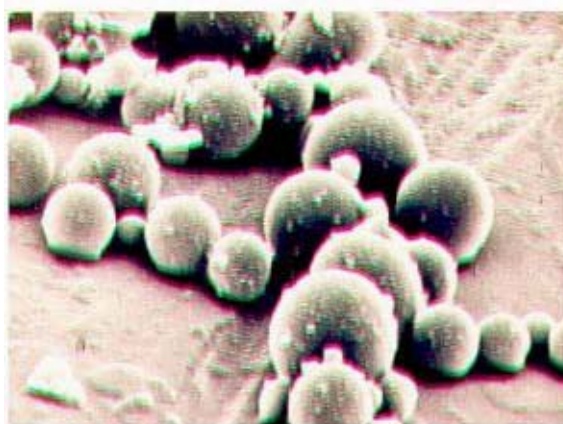

Microscopic View of Air Pollutants

These photographs provide microscopic views of many forms of air pollution.

- The oil fly soot particles look like spherical chunks of Swiss cheese.
- Automobile exhaust and coal fly ash particles are uniformly granular objects.
- The asbestos particles are uniform, long and skinny crystals.

Oil Fly Soot Particles

Coal Fly Ash

Asbestos

Automobile Exhaust

Source: New York State Department of Environmental Conservation:
<http://www.dec.state.ny.us/website/dar/baqs/micro/index.html>