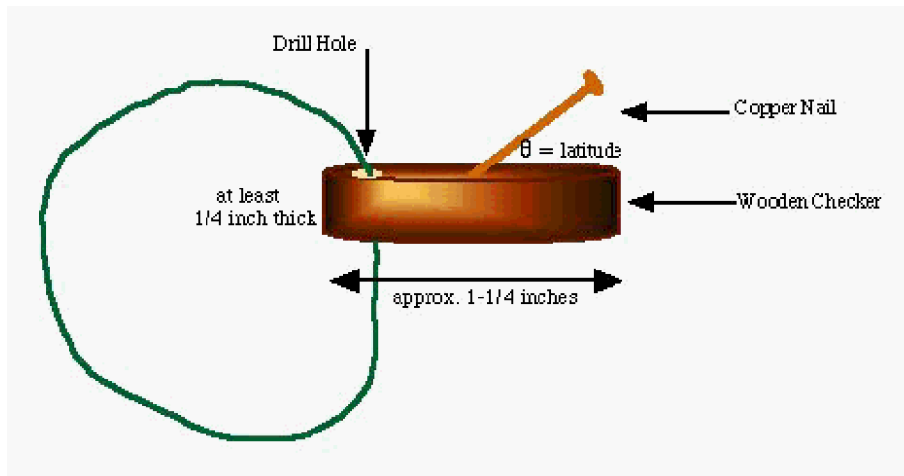

# IMAGES OF SHADOW PLOT CONSTRUCTION

Set-Up:

Drawing the North-South line:

# IMAGES OF HORIZONTAL SUNDIAL CONSTRUCTION

Set-Up:

Hour Line Markings for 45° Latitude:

Aligning the wooden disk with the hour line markings: