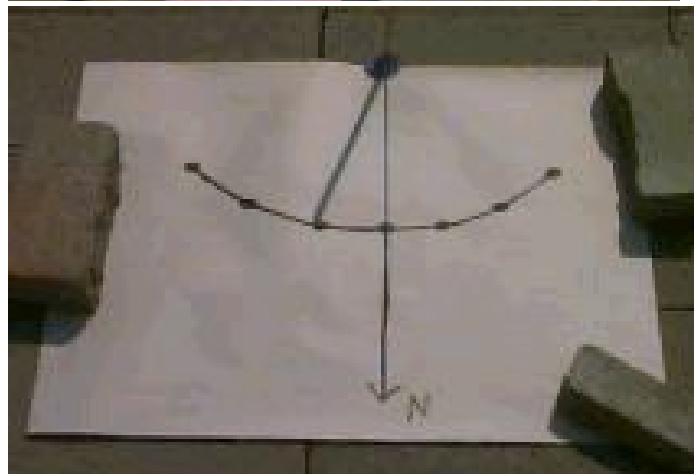

# IMAGES OF SHADOW PLOT CONSTRUCTION

Set-Up:

Drawing the North-South line:

# IMAGES OF HORIZONTAL SUNDIAL CONSTRUCTION

Set-Up:

Hour Line Markings for 45° Latitude:

Aligning the wooden disk with the hour line markings: