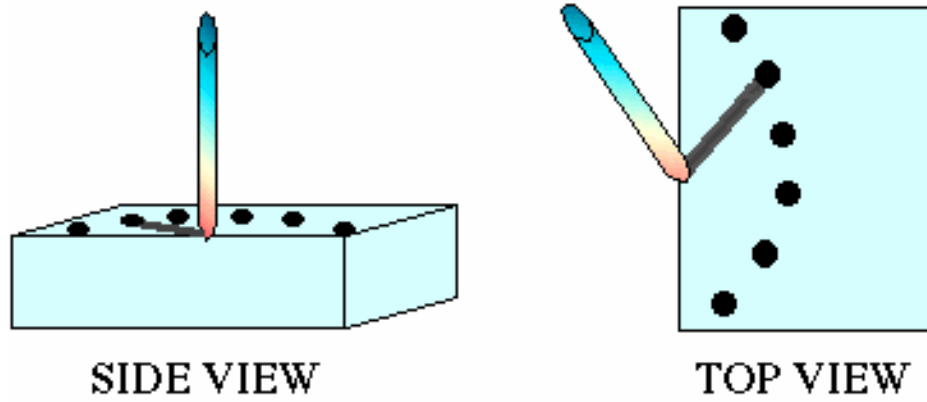

# IMAGES OF SHADOW PLOT CONSTRUCTION

Set-Up:

Drawing the North-South line:

# IMAGES OF HORIZONTAL SUNDIAL CONSTRUCTION

Set-Up:

Hour Line Markings for 45° Latitude:

Aligning the wooden disk with the hour line markings: