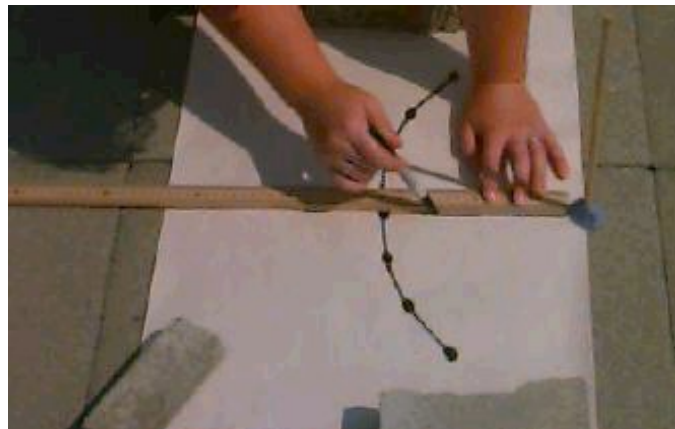

# IMAGES OF SHADOW PLOT CONSTRUCTION

Set-Up:

Drawing the North-South line:

# IMAGES OF HORIZONTAL SUNDIAL CONSTRUCTION

Set-Up:

Hour Line Markings for 45° Latitude:

Aligning the wooden disk with the hour line markings: