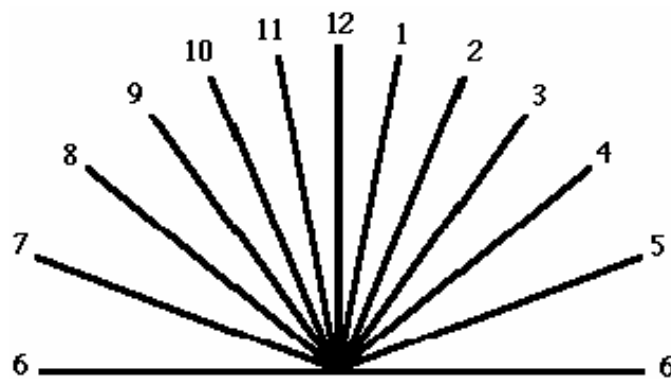

# IMAGES OF SHADOW PLOT CONSTRUCTION

Set-Up:

Drawing the North-South line:

# IMAGES OF HORIZONTAL SUNDIAL CONSTRUCTION

Set-Up:

Hour Line Markings for 45° Latitude:

Aligning the wooden disk with the hour line markings: