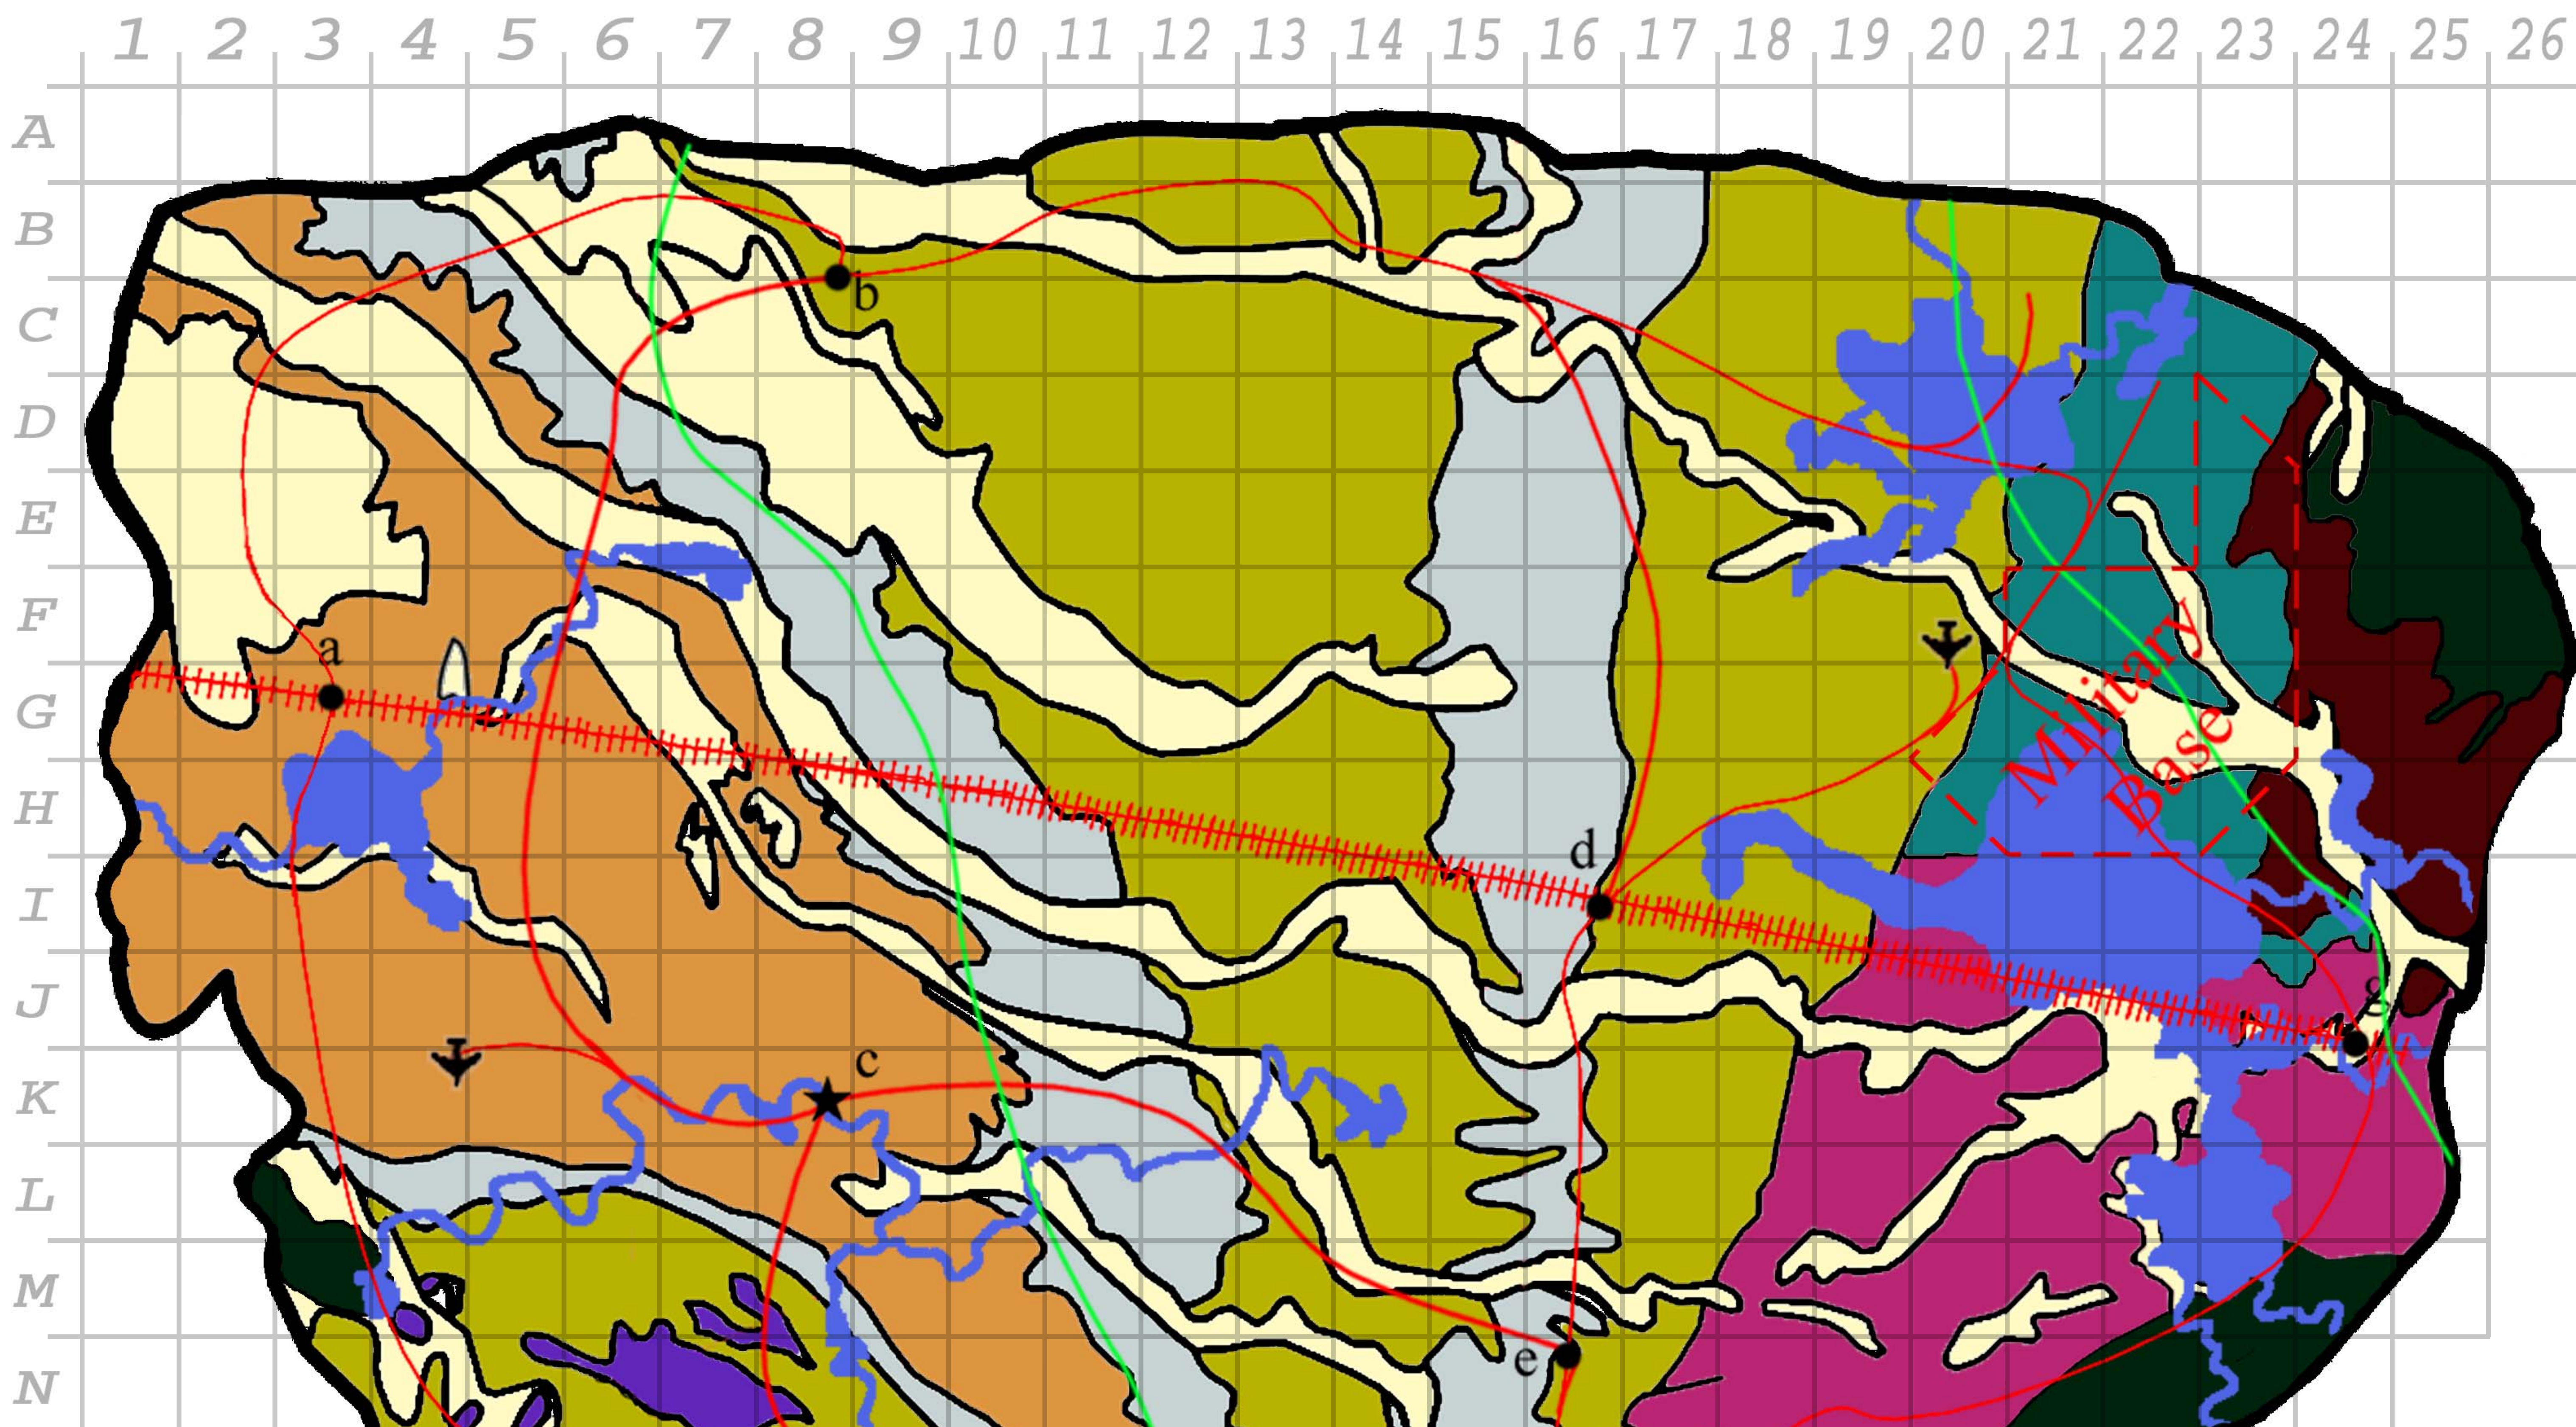

MAP OF ALABRASKA

Key

- Basalt
- Sandstone
- Limestone
- Sand/Gravel
- Granite
- Gneiss
- Slate
- Pumice
- Obsidian

KEY

- ★ Capital
- Major City
- ↓ Airport
- Major Highway
- Railroad
- River/Lake
- Fault Line

Scale